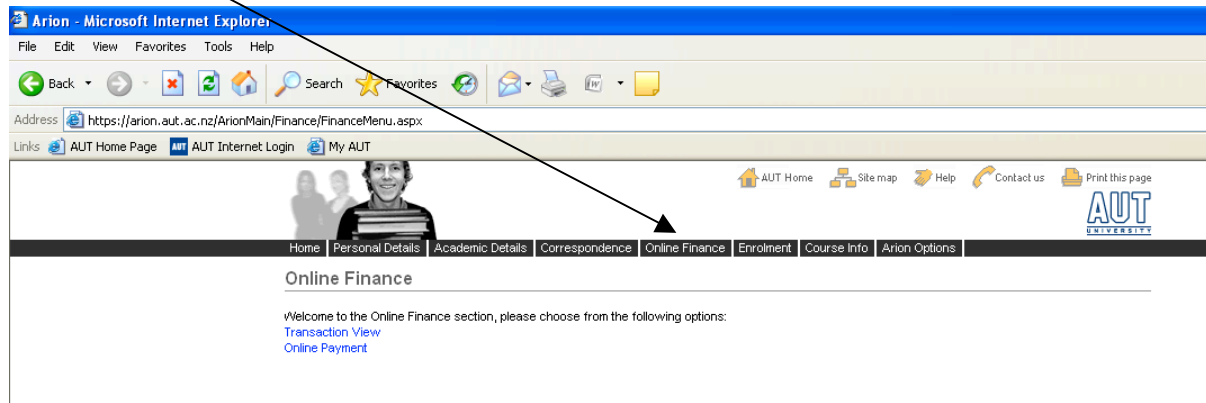

Online Finance tab (mainly applicable to those students studying at AUT in NZ).