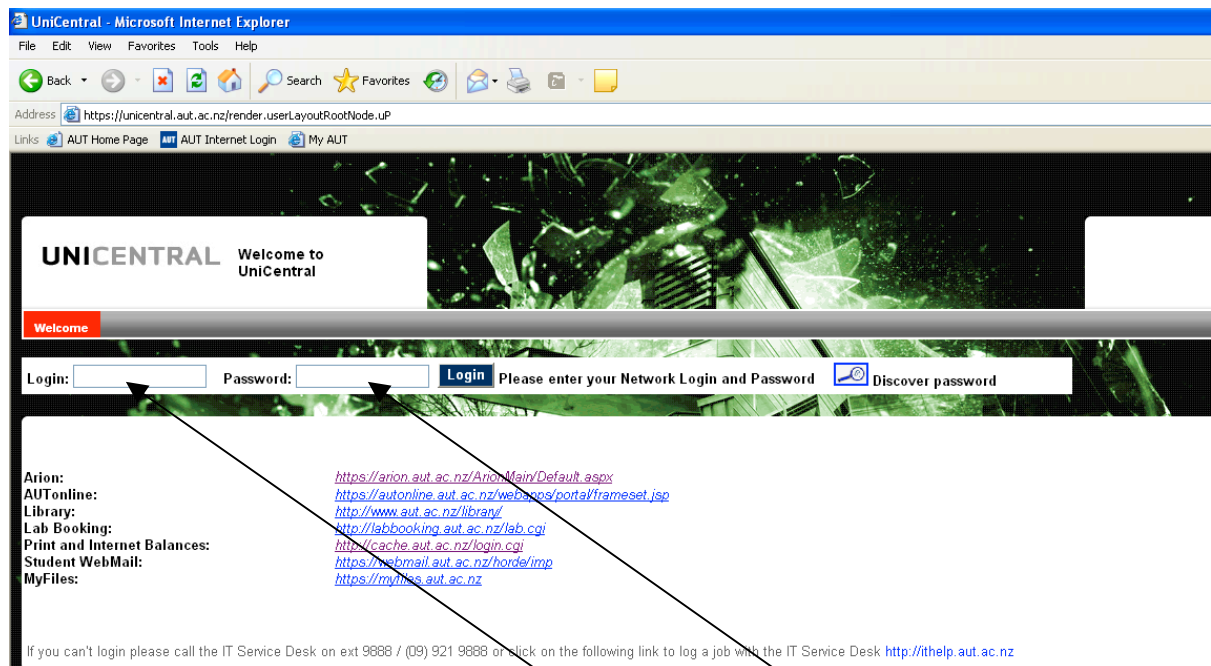

UNICENTRAL

<http://unicentral.aut.ac.nz>

Login screen: