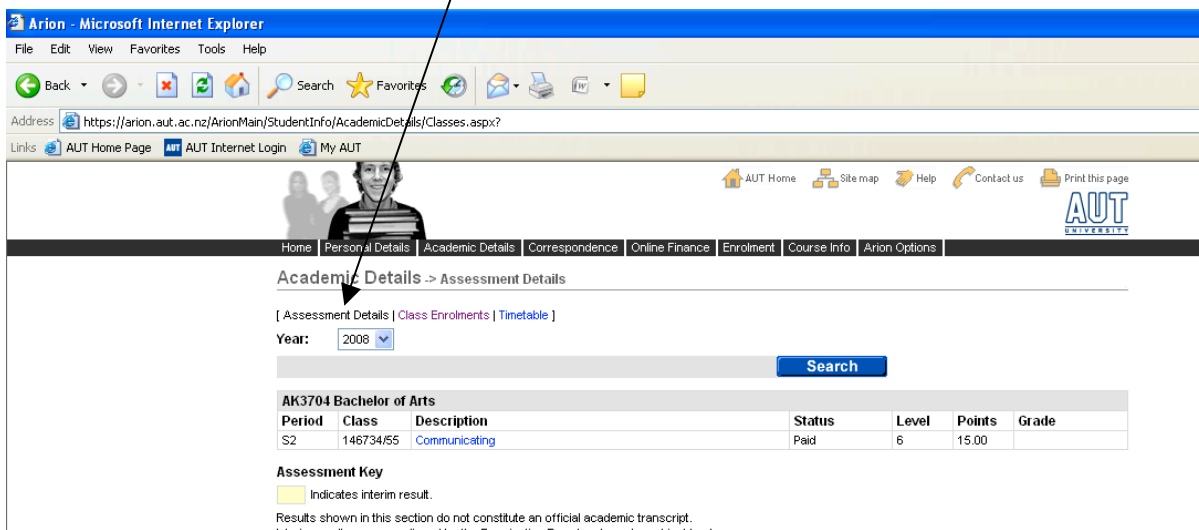

Academic Details tab, students can apply for a new programme or see their current programme information as well as view their timetable, paper enrolments, and status of their graduation application.

Assessment details tab where students can view further information about each paper they are enrolled in