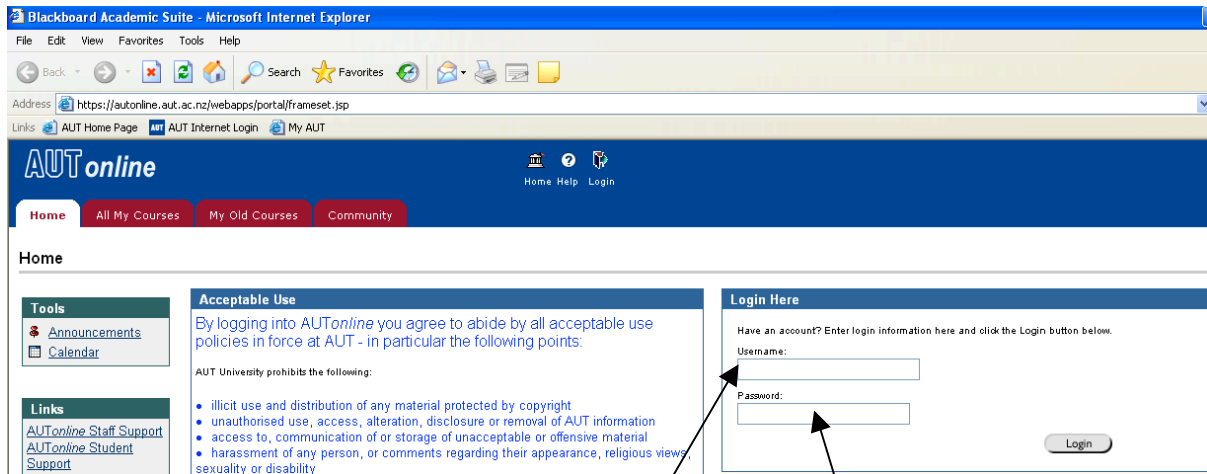

AUTonline

<http://autonline.aut.ac.nz>

Login screen: