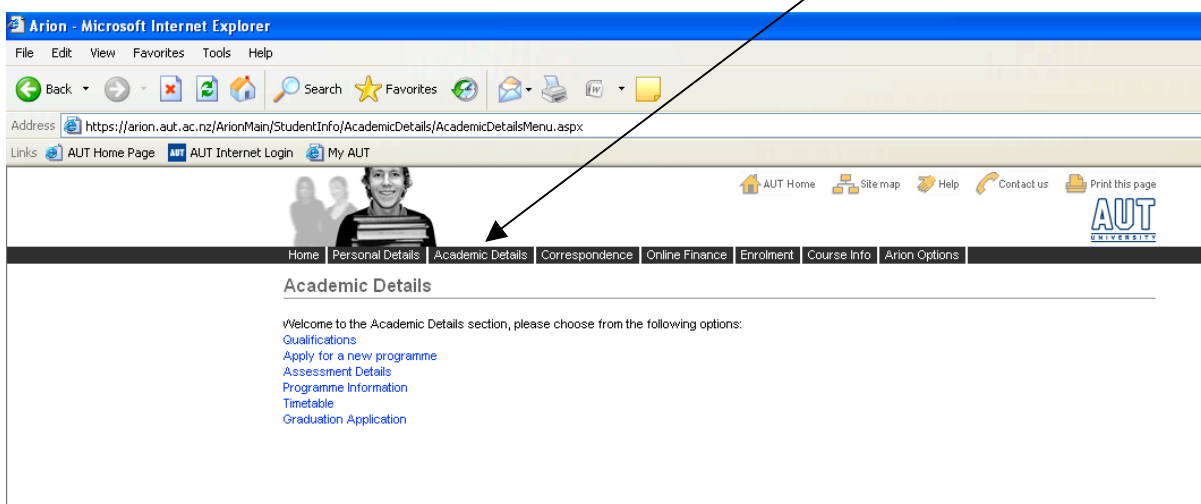

Academic Details tab, students can apply for a new programme or see their current programme information as well as view their timetable, paper enrolments, and status of their graduation application.

Assessment details tab where students can view further information about each paper they are enrolled in