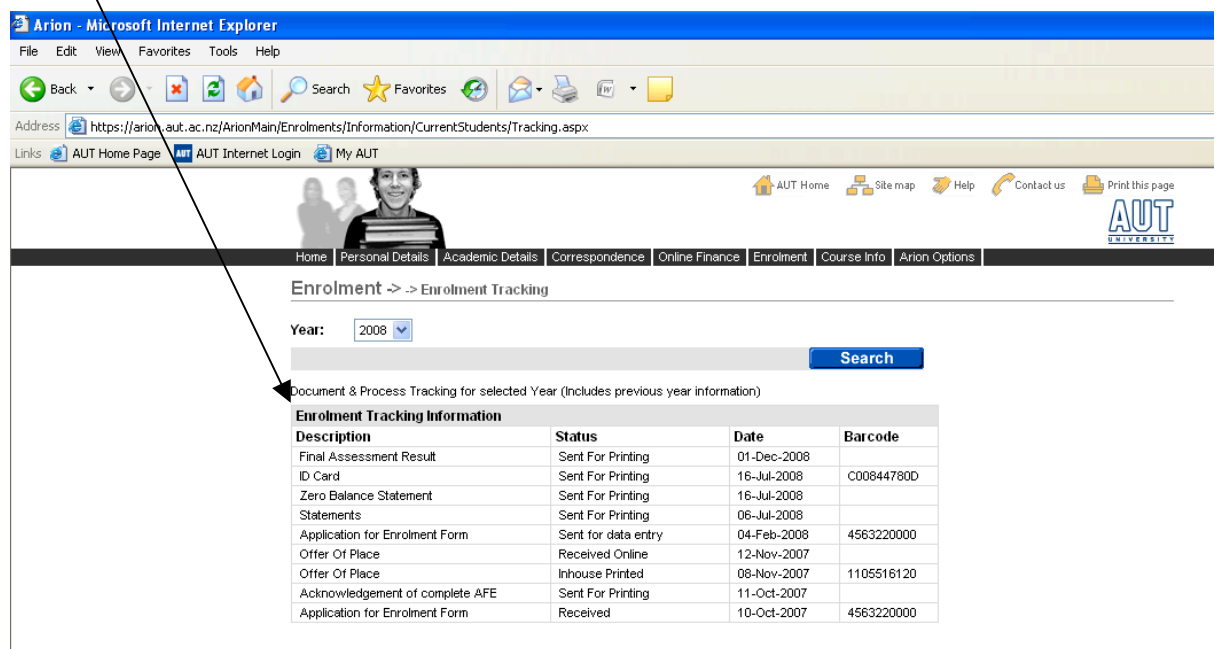

Online Finance tab (mainly applicable to those students studying at AUT in NZ).

Enrolment tab, students can view the status of their application, download forms, and view their paper enrolments.

Enrolment tracking tab, students can see when ID cards, offer of places, results, and invoices are issued

Course Info tab, more information about courses and papers offered at AUT University and downloadable forms available.

The screenshot shows the Arion web application in Microsoft Internet Explorer. The browser's address bar displays the URL: <https://arion.aut.ac.nz/ArionMain/CourseInfo/Menu.aspx>. The page features a navigation menu with tabs: Home, Personal Details, Academic Details, Correspondence, Online Finance, Enrolment, Course Info, and Arion Options. The 'Course Info' tab is selected. The main content area is titled 'Course Information' and includes several sections: 'Qualification Specialisations' (with a description), 'Qualification Types' (with a description), 'Qualifications by Faculty' (with a description), and 'Short Courses' (with a description). At the bottom of the content area, there are links for 'Academic Calendar' and 'Downloadable Forms'. The browser's menu bar includes File, Edit, View, Favorites, Tools, and Help. The browser's toolbar includes Back, Forward, Stop, Home, Search, Favorites, Print, and a yellow icon. The browser's status bar shows 'Arion - Microsoft Internet Explorer'.