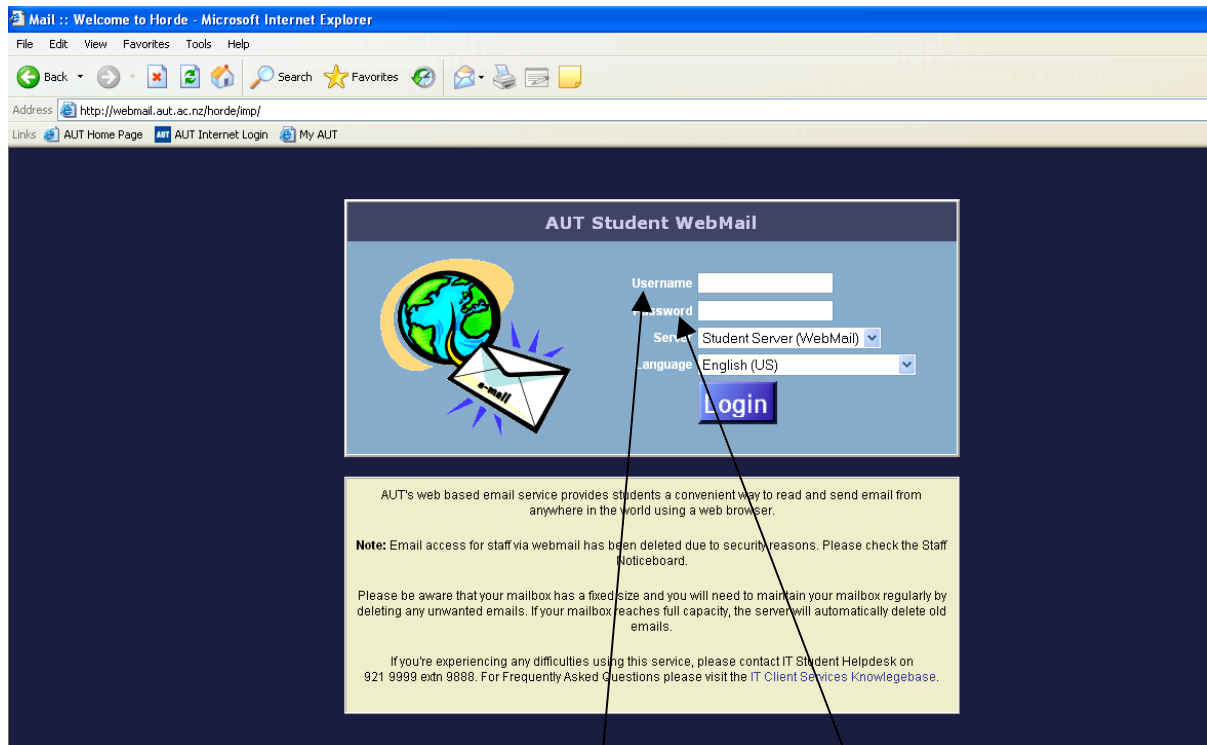

AUT Student WebMail

<http://webmail.aut.ac.nz>

Login screen:

Students login using their AUT Network login name and password (found on students invoice or AUT student ID card)

All email correspondence from AUT University will be sent to students AUT email address. All correspondence sent from ARIONWeb (offer of place letters, invoices, results) is sent to students personal email address as listed in Arion (what they have put down as their email address on their application form).