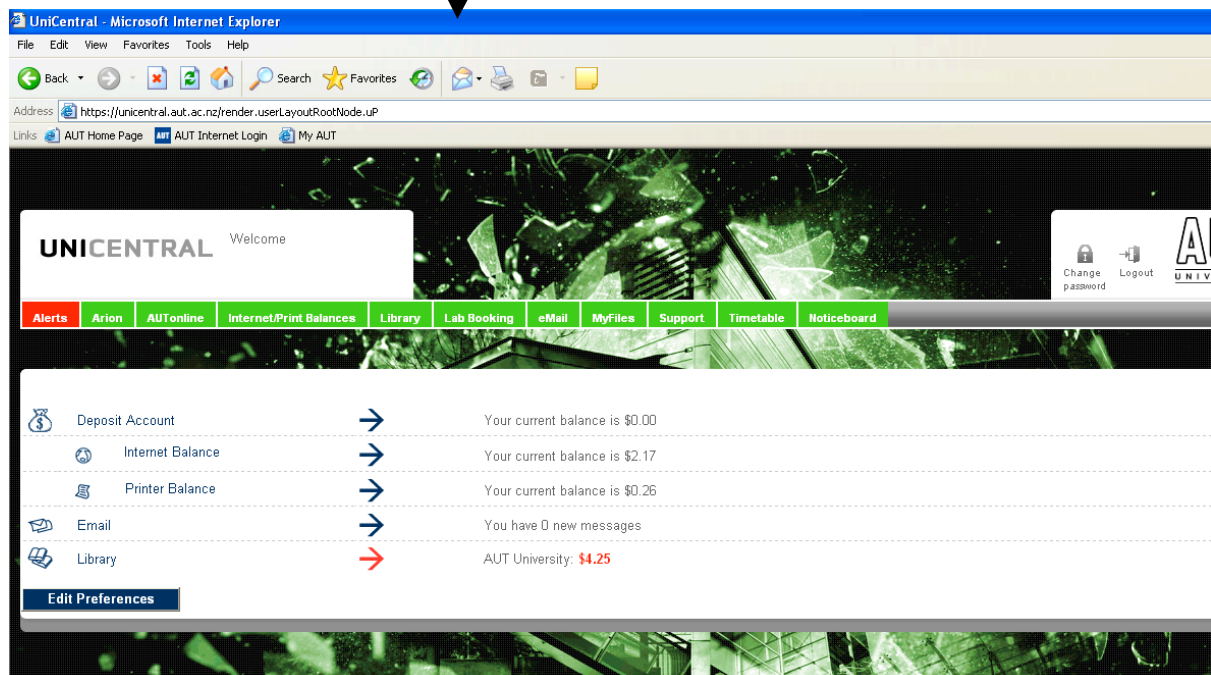

Students login using their AUT Network login name and password (found on students invoice or AUT student ID card)

Through Unicentral students can access ARIONWeb, AUT Online, AUT University Library Website, make lab bookings (not applicable for those students studying AUT degree at HCMUS), AUT WebMail (AUT student email system), and view their print and internet credit balances. Unicentral is the hub for all AUT Online services.

Login welcome screen (any money owing or alerts will show on welcome screen)